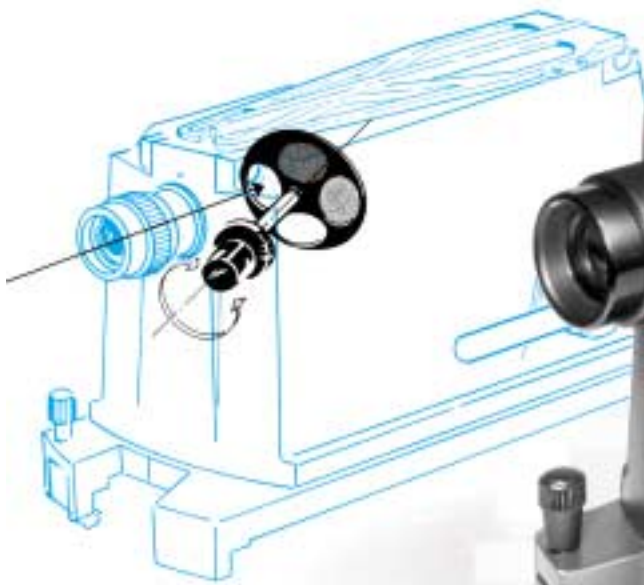

## Telescopic Bearing Sight Fernrohr-Peildiopter

Adjustable visors for reducing glare:  
gray/blue, orange, black.

*Einschwenkbare Farbgläser für den Blendschutz:  
grau/blau, orange, schwarz.*

The instrument fulfills all requirements for operation on board.

### Main Features:

- highest precision with setting accuracy of  $\pm 2$  minutes of arc
- improved night optics with 7-power magnification
- compact construction utilizing only a few screws made of noncorrosive material
- approved by all major classification societies, type-tested
- direct reflecting of compass card into field of view, therefore direct reading of true bearing
- practical sighting device for coarse settings
- fore sighting device with the property of a shadow pin for taking sun bearings (weather resistant, no bearing thread)
- astronomical bearings via telescope and astro mirror
- spirit level for taking astronomical bearings; also reflected directly into field of view