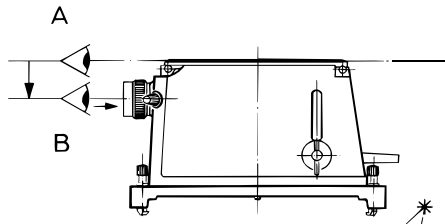

Terrestrial bearing
Terrestrische Peilung