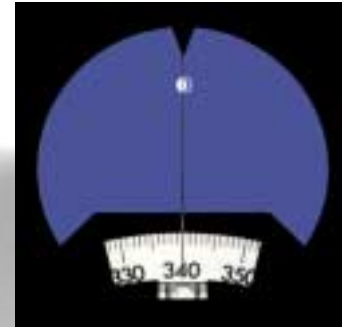

Astronomical bearing
Astronomische Peilung

Weight: 2.60 kg without storage box
4.00kg with storage box
Gewicht: 2.60 kg ohne Aufbewahrungsbox
4.00 kg mit Aufbewahrungsbox

Dimensions in mm (inch)
Abmessungen in mm (Zoll)

Subject to alteration due to technical developments without notice.
Technische Änderungen, die der Weiterentwicklung dienen, vorbehalten.

Raytheon Marine GmbH
High Seas Products
Postfach 1166
D-24100 Kiel, Germany
Tel +49(0)4 31-30 19-0
Fax +49(0)4 31-30 19-291
Email ReceptionDE@raykiel.com
www.raymarine.com

Raytheon

All rights reserved · Printed in Germany
RM 801.44 ed 2 / C 0107