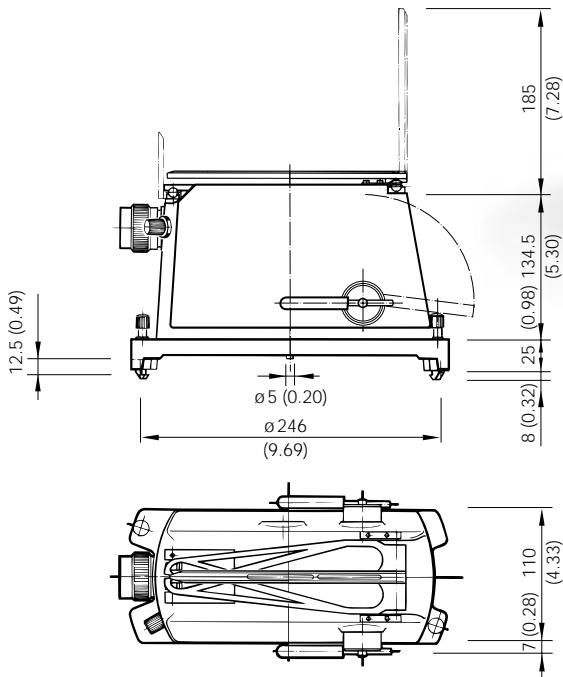

### Main Features:

- highest precision with setting accuracy of  $\pm 2$  minutes of arc
- improved night optics with 7-power magnification
- compact construction utilizing only a few screws made of noncorrosive material
- approved by all major classification societies, type-tested
- direct reflecting of compass card into field of view, therefore direct reading of true bearing
- practical sighting device for coarse settings
- fore sighting device with the property of a shadow pin for taking sun bearings (weather resistant, no bearing thread)
- astronomical bearings via telescope and astro mirror
- spirit level for taking astronomical bearings; also reflected directly into field of view

Terrestrial bearing  
Terrestrische Peilung

Astronomical bearing  
Astronomische Peilung

Weight: 2.60 kg without storage box  
4.00kg with storage box  
Gewicht: 2.60 kg ohne Aufbewahrungsbox  
4.00 kg mit Aufbewahrungsbox

Dimensions in mm (inch)  
Abmessungen in mm (Zoll)

Subject to alteration due to technical developments without notice.  
Technische Änderungen, die der Weiterentwicklung dienen, vorbehalten.

**Raytheon Marine GmbH**  
High Seas Products  
Postfach 1166  
D-24100 Kiel, Germany  
Tel +49(0)4 31-30 19-0  
Fax +49(0)4 31-30 19-291  
Email ReceptionDE@raykiel.com  
www.raymarine.com