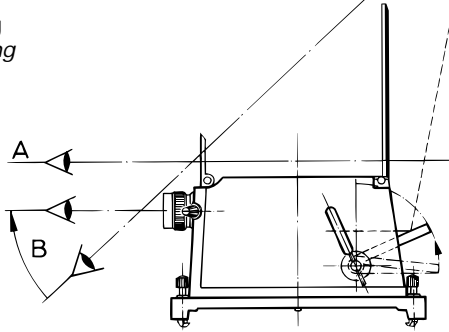

Astronomical bearing
Astronomische Peilung

Weight: 2.60 kg without storage box
4.00kg with storage box
Gewicht: 2.60 kg ohne Aufbewahrungsbox
4.00 kg mit Aufbewahrungsbox

Dimensions in mm (inch)
Abmessungen in mm (Zoll)

Subject to alteration due to technical developments without notice.
Technische Änderungen, die der Weiterentwicklung dienen, vorbehalten.

Raytheon Marine GmbH
High Seas Products
Postfach 1166
D-24100 Kiel, Germany
Tel +49(0)4 31-30 19-0
Fax +49(0)4 31-30 19-291
Email ReceptionDE@raykiel.com
www.raymarine.com

Raytheon

All rights reserved · Printed in Germany
RM 801.44 ed 2 / C 0107